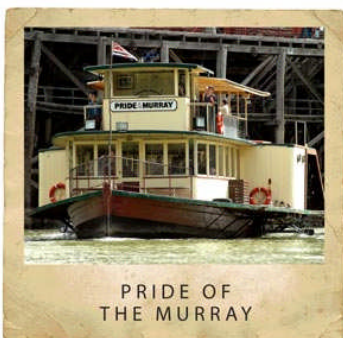

Child: \$10.00 [4-14 inclusive]

Family: \$60.00

[2 adults + 4 children, extra children \$7.50 each]

Pride of the Murray

Step back in time as our Captain recalls Echuca's rich and colourful history whilst passing the massive Echuca Wharf and the magnificent red gums that line the river bank.