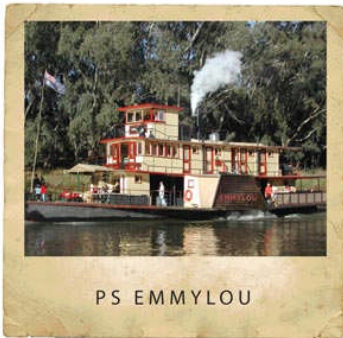

Valid from September 1, 2011

Prices subject to change without notice

PS Emmylou

*Experience the joy of being on board a traditional paddle steamer.
 The 'Emmy' offers a unique experience of genuine steam cruises with the option of fine dining.*

11.15 am & 1.00 pm

Adult/Senior: \$32.50 Child: \$15.00 [1-14 inclusive]

Family: \$80.00 [2 adults + 2 children, extra children \$11.00 each]

[lunch available at an extra cost]

PS Canberra

Cruising aboard the river steamer Canberra is a wonderful way to soak in the history of a bygone era. Built in 1912 and fully restored in 2002/3 this is Echuca's original tourist boat.